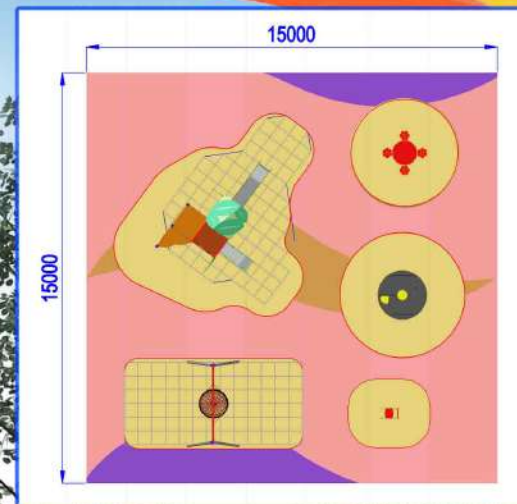

ARTICLES:

AF101.SG-9 LEAVES RECYCLED
HOOK CON SCALA A GRADONI LEAVES RECYCLED
B0400ALU RECYCLED
Altalena Nido Alluminio Recycled
G0300H1 Girotondo Inclusive Grande
J02001 Gioco a molla
doppio LEONE Inclusive
I0680 Tavolo Margherita

RECYCLED PLASTIC

PLAYGROUND PLAN