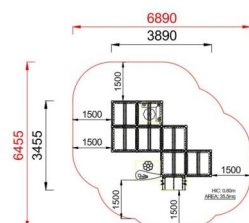

**+E0100.ES005\_ALU**  
**VILLAGGIO WOOD**

| Dimensions | Safety area | Impact area | Falling height HIC | Physical footprint | Number of users |
|------------|-------------|-------------|--------------------|--------------------|-----------------|
|            | 6,9 x 6,5 m | 0 mq        | 60 cm              | 3,9 x 3,5 x 2,4 m  | 10              |

**Characteristics**

**Age range**

Da 2 a 12 anni

**Materials**

Made of EN EV6060 anodized aluminium 9x9cm custom mold with rounded edges, minimum thickness 2,7mm

**Plan**

**Picture**

**Manufacturer**

Pozza 1865 S.R.L.

**Country of manufacturing**

ITALY

Area di sicurezza totale / Total safety area: 35.5mq  
Altezza Max di Caduta / Max falling height: 0.60m