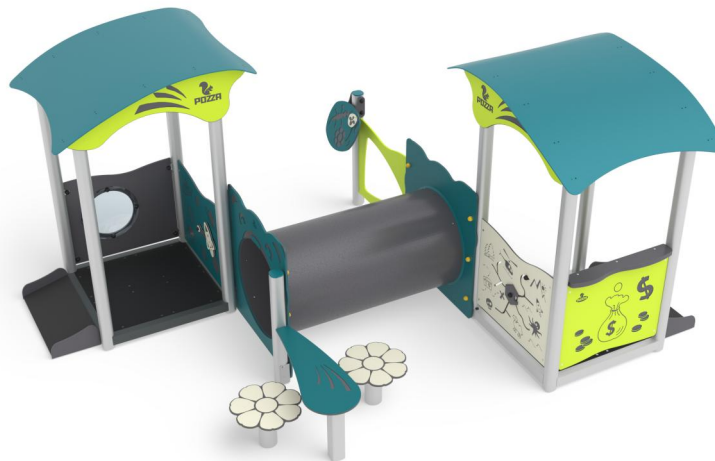

+ES1100.U0300_ALU
VILLAGGIO LILLY CON TUNNEL

Dimensions	Safety area	Impact area	Falling height HIC	Physical footprint	Number of users
7,9 x 6,2 m	0 mq	60 cm	4,9 x 3,2 x 2,8 m	10	

Characteristics

Age range

Da 2 a 12 anni

Materials

Made of EN EV6060 anodized aluminium 9x9cm custom mold with rounded edges, minimum thickness 2,7mm

Plan

Area di sicurezza totale / Total safety area: 39mq
Altezza Max di Caduta / Max falling height: 0.60m