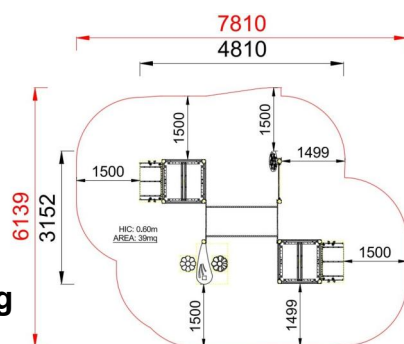

+ES1100.U0300_ALU
VILLAGGIO LILLY CON TUNNEL

Dimensions	Safety area	Impact area	Falling height HIC	Physical footprint	Number of users
7,9 x 6,2 m	0 mq	60 cm	4,9 x 3,2 x 2,8 m	10	

Characteristics

Age range

Da 2 a 12 anni

Materials

Made of EN EV6060 anodized aluminium 9x9cm custom mold with rounded edges, minimum thickness 2,7mm

Plan

Area di sicurezza totale / Total safety area: 39mq
Altezza Max di Caduta / Max falling height: 0.60m