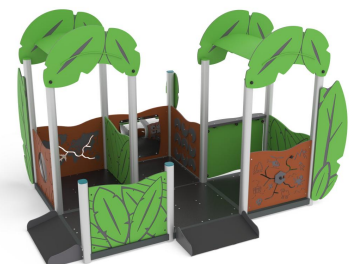

**+ES1100\_L\_ALU**  
**VILLAGGIO LILLY**

Dimensions	Safety area	Impact area	Falling height HIC	Physical footprint	Number of users
6,9 x 5,9 m	0 mq	0 mq	60 cm	3,9 x 2,9 x 2,2 m	8

**Characteristics**

**Age range**

Da 2 a 12 anni

**Materials**

Made of EN EV6060 anodized aluminium 9x9cm custom mold with rounded edges, minimum thickness 2,7mm

**Plan**

**Picture**

**Manufacturer**

Pozza 1865 S.R.L.

**Country of manufacturing**