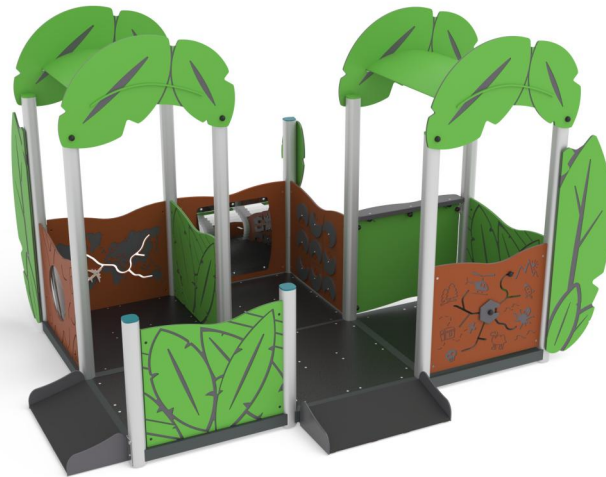

**+ES1100\_L\_ALU**  
**VILLAGGIO LILLY**

Dimensions	Safety area	Impact area	Falling height HIC	Physical footprint	Number of users
6,9 x 5,9 m	0 mq	0 mq	60 cm	3,9 x 2,9 x 2,2 m	8

**Characteristics**

**Age range**

Da 2 a 12 anni

**Materials**

Made of EN EV6060 anodized aluminium 9x9cm custom mold with rounded edges, minimum thickness 2,7mm

**Plan**

**Picture**

**Manufacturer**

Pozza 1865 S.R.L.

**Country of manufacturing**