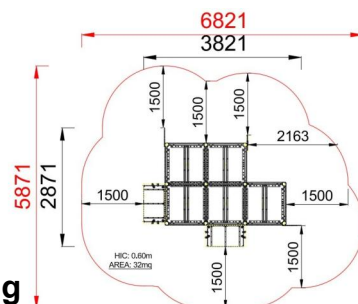

**+ES1100\_L\_ALU**  
**VILLAGGIO LILLY**

Dimensions	Safety area	Impact area	Falling height HIC	Physical footprint	Number of users
6,9 x 5,9 m	0 mq	0 mq	60 cm	3,9 x 2,9 x 2,2 m	8

**Characteristics**

**Age range**

Da 2 a 12 anni

**Materials**

Made of EN EV6060 anodized aluminium 9x9cm custom mold with rounded edges, minimum thickness 2,7mm

**Plan**

**Picture**

**Manufacturer**

Pozza 1865 S.R.L.

**Country of manufacturing**

ITALY

Area di sicurezza totale / Total safety area: 32mq  
Altezza Max di Caduta / Max falling height: 0.60m