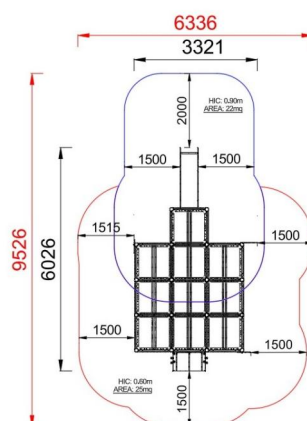

**+ES1100.AF100B\_ALU**  
**VILLAGGIO INCLUSIVE**

Dimensions	Safety area	Impact area	Falling height HIC	Physical footprint	Number of users
	6,4 x 9,6 m	0 mq	90 cm	3,4 x 6,1 x 2,8 m	10

**Characteristics**

**Age range**

Da 2 a 12 anni

**Materials**

Made of EN EV6060 anodized aluminium 9x9cm custom mold with rounded edges, minimum thickness 2,7mm

**Manufacturer**

Pozza 1865 S.R.L.

**Country of manufacturing**

ITALY

**Plan**

**Picture**

Area di sicurezza totale / Total safety area: 47mq  
Altezza Max di Caduta / Max falling height: 0.90m