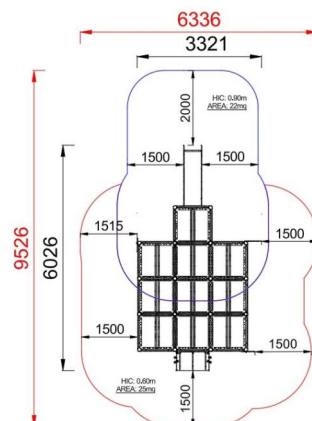

**+V0300.BV-4\_L\_ALU**  
**VILLAGE INCLUSIVE**

Dimensions	Safety area	Impact area	Falling height HIC	Physical footprint	Number of users
6,4 x 9,6 m	0 mq	90 cm	3,4 x 6,1 x 3 m	10	

**Characteristics**

**Age range**

Da 2 a 12 anni

**Materials**

Made of EN EV6060 anodized aluminium 9x9cm custom mold with rounded edges, minimum thickness 2,7mm

**Plan**

**Picture**

**Manufacturer**

Pozza 1865 S.R.L.

**Country of manufacturing**

ITALY

Area di sicurezza totale / Total safety area: 47mq  
Altezza Max di Caduta / Max falling height: 0.90m