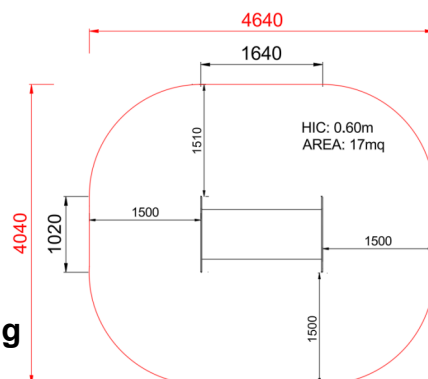

+U0300.L.1
TUNNEL LEONE

Dimensions	Safety area	Impact area	Falling height HIC	Physical footprint	Number of users
4,7 x 4,1 m	0 mq	60 cm	1,7 x 1,1 x 1,1 m	5	

Characteristics

Age range

Da 2 a 12 anni

Materials

Made of high density polyethylene.

Plan

Picture

Manufacturer

Pozza 1865 S.R.L.

Country of manufacturing

ITALY

Area di sicurezza totale / Total safety area: 17mq
Altezza Max di Caduta / Max falling height: 0.60m