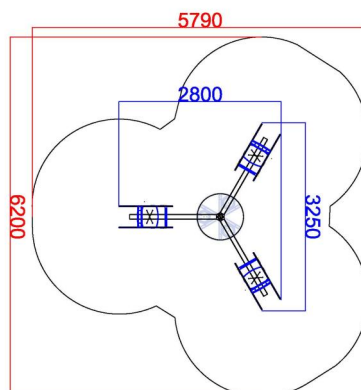

Materials

Plan

Picture

Manufacturer

Pozza 1865 S.R.L.

Country of manufacturing

ITALY