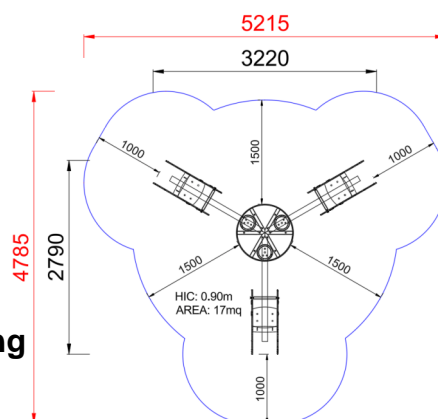

**+F0100.J07001\_ALU**  
**TRIPLE WHALE ROCKER**

Dimensions	Safety area	Impact area	Falling height HIC	Physical footprint	Number of users
480 x 520 m	0 mq	60 cm	280 x 320 x 100 m	3	

**Characteristics**

**Age range**

3-12

**Materials**

**Manufacturer**

Pozza 1865 S.R.L.

**Country of manufacturing**

ITALY

**Plan**

Area di sicurezza totale / Total safety area: 17mq  
Altezza Max di Caduta / Max falling height: 0.90m