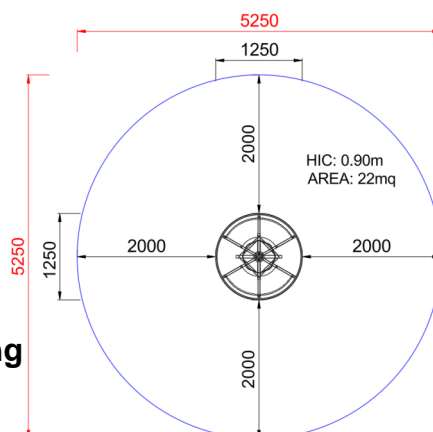

**+J08001R**  
**TRIANGLE ROTANTE**

Dimensions	 Safety area	 Impact area	 Falling height HIC	 Physical footprint	 Number of users
	5,3 x 5,3 m	0 mq	90 cm	1,3 x 1,3 x 0 m	8

**Characteristics**

**Age range**

Da 3 a 12 anni

**Materials**

Hot-dip galvanized and powder coated or powder galvanized and powder coated steel construction of 90 x 90 mm or 120 diameter profile

**Manufacturer**

Pozza 1865 S.R.L.

**Country of manufacturing**

ITALY

**Plan**

**Picture**

Area di sicurezza totale / Total safety area: 22mq  
Altezza Max di Caduta / Max falling height: 0.90m