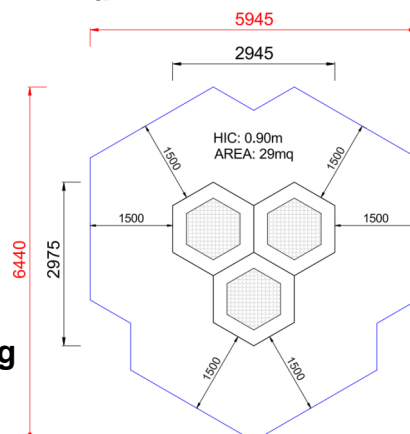

+HEX-3 TRAMPOLINO TRIPLO

Dimensions	Safety area	Impact area	Falling height HIC	Physical footprint	Number of users
	6 x 6,5 m	0 mq	90 cm	3 x 3 x 0 m	3

Characteristics

Age range

Da 3 a 12 anni

Materials

Made of UV stable EPDM rubber granules

Plan

Picture

Manufacturer

Pozza 1865 S.R.L.

Country of manufacturing

ITALY

Area di sicurezza totale / Total safety area: 29mq
Altezza Max di Caduta / Max falling height: 0.90m