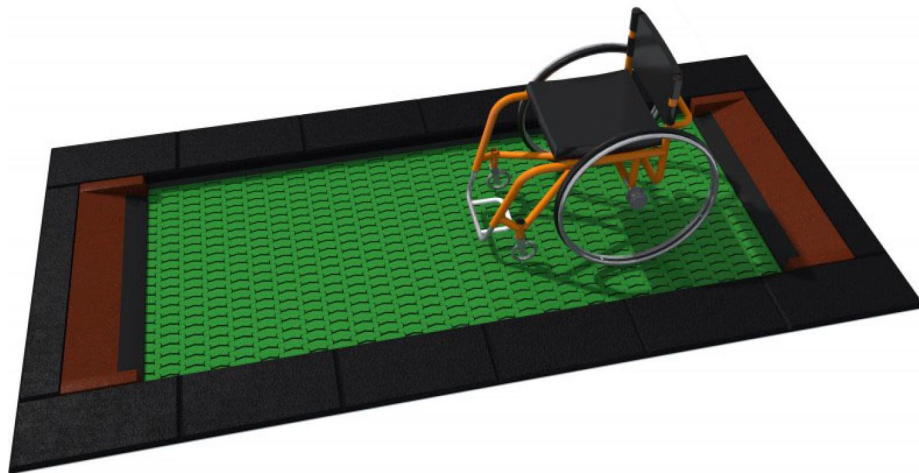

V0100.C5

TRAMPOLINO INCLUSIVE RETTANGOLARE

Dimensions		Safety area		Impact area		Falling height HIC		Physical footprint		Number of users
		500 x 600 cm		0 mq		0 cm		158 x 262 x 0 cm		4

Characteristics

Age range

Fino a 12 anni

Materials

Made of UV stable EPDM rubber granules

Plan

Picture

Manufacturer

Pozza 1865 S.R.L.

Country of manufacturing