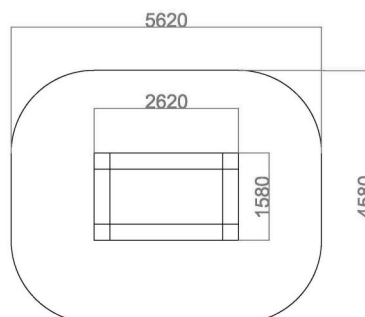

V0100.C5

TRAMPOLINO INCLUSIVE RETTANGOLARE

Dimensions		Safety area		Impact area		Falling height HIC		Physical footprint		Number of users
		500 x 600 cm		0 mq		0 cm		158 x 262 x 0 cm		4

Characteristics

Age range

Fino a 12 anni

Materials

Made of UV stable EPDM rubber granules

Plan

Picture

Manufacturer

Pozza 1865 S.R.L.

Country of manufacturing

ITALY