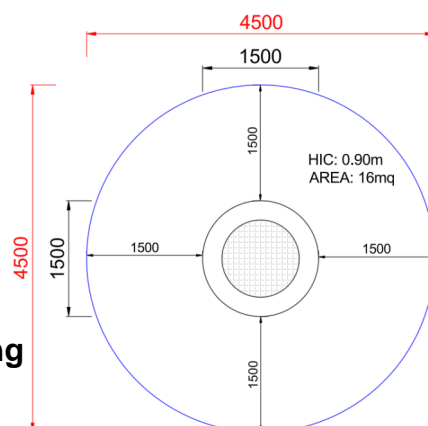

+ROUND150 TRAMPOLINO MEDIO

Dimensions	Safety area	Impact area	Falling height HIC	Physical footprint	Number of users
4,5 x 4,5 m	0 mq	90 cm	1,5 x 1,5 x 0 m	1	

Characteristics

Age range

Da 3 a 12 anni

Materials

Made of UV stable EPDM rubber granules

Manufacturer

Pozza 1865 S.R.L.

Country of manufacturing

ITALY

Plan

Picture

Area di sicurezza totale / Total safety area: 16mq
Altezza Max di Caduta / Max falling height: 0.90m