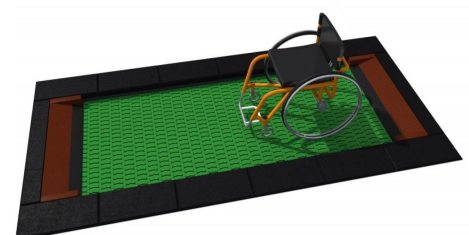

Picture

Manufacturer

Pozza 1865 S.R.L.

Country of manufacturing

ITALY

Area di sicurezza totale / Total safety area: 30.5mq
Altezza Max di Caduta / Max falling height: 0.90m