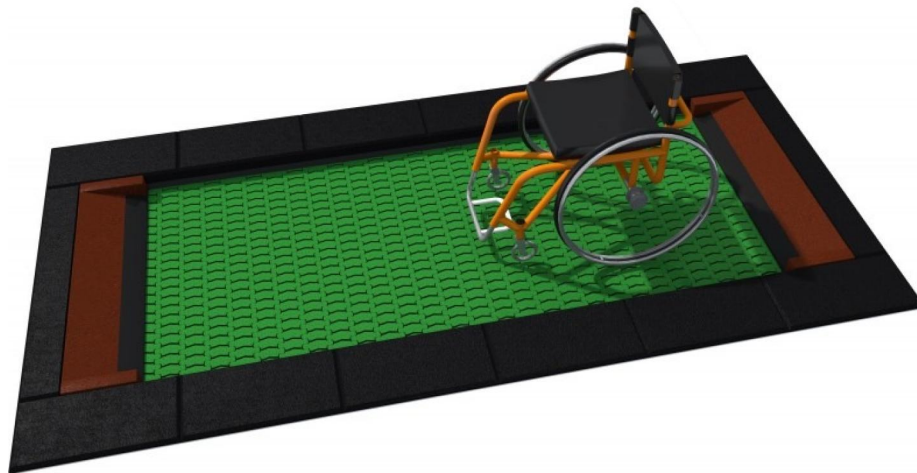

+RETT.H TRAMPOLINO INCLUSIVE PICCOLO

Dimensions	Safety area	Impact area	Falling height HIC	Physical footprint	Number of users
	6,1 x 5 m	0 mq	90 cm	3,1 x 2 x 0 m	1

Characteristics

Age range

Da 3 a 12 anni

Materials

Made of UV stable EPDM rubber granules

Plan

Picture

Manufacturer

Pozza 1865 S.R.L.

Country of manufacturing

ITALY

Area di sicurezza totale / Total safety area: 30.5mq
Altezza Max di Caduta / Max falling height: 0.90m