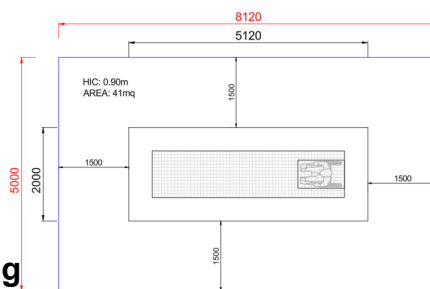

Plan

Picture

Manufacturer
Pozza 1865 S.R.L.

Country of manufacturing

ITALY