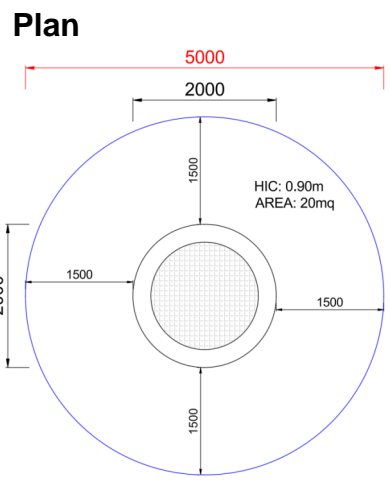

+ROUND200
TRAMPOLINO GRANDE

Dimensions	 Safety area	 Impact area	 Falling height HIC	 Physical footprint	 Number of users
	5 x 5 m	0 mq	90 cm	2 x 2 x 0 m	2

Characteristics

use under surveillance

Age range

Da 3 a 12 anni

Materials

Made of UV stable EPDM rubber granules

Manufacturer

Pozza 1865 S.R.L.

Country of manufacturing

ITALY 

Area di sicurezza totale / Total safety area: 20mq
Altezza Max di Caduta / Max falling height: 0.90m