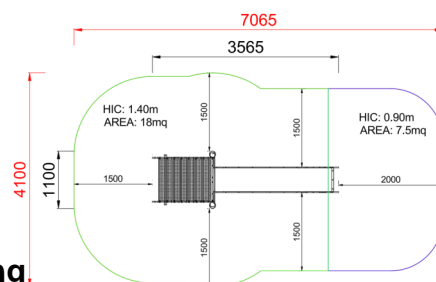

+AZ150_P
TORRE MINI - PRIMITIV

Dimensions	Safety area	Impact area	Falling height HIC	Physical footprint	Number of users
7,1 x 4,1 m	21 mq	140 cm	3,6 x 1,1 x 3,2 m	5	

Characteristics

Age range

Da 3 a 12 anni

Materials

Made of chestnut or black locust tree, peeled, smoothed, and with a natural and colored finish.

Plan

Picture

Manufacturer

Pozza 1865 S.R.L.

Country of manufacturing

ITALY