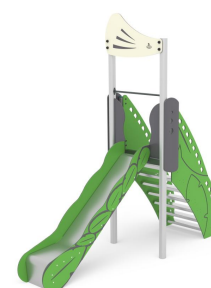

+AL150_L_ALU TORRE MINI - LEAVES

Dimensions	Safety area	Impact area	Falling height HIC	Physical footprint	Number of users
6,8 x 4,1 m	0 mq	140 cm	3,3 x 1,1 x 3,3 m	5	

Characteristics

Age range

3-12

Materials

Plan

Area di sicurezza totale / Total safety area: 26.5mq
Altezza Max di Caduta / Max falling height: 1.40m

Picture

Manufacturer

Pozza 1865 S.R.L.

Country of manufacturing

ITALY

Components list

x0454_ALU - NG Platform Joint for Square Posts

N. 1 .

xG_90X90_90-190_ALU - NG Leg 90x90 from 90 190

NR 2 .

xSPD-1_ALU - NG Decorative pannel

NR 1 Decorative pannel

xSVPX-14_L_ALU - NG Poly-Inox Slide h140 Leaves

N. 1 slide with lateral sides made of polyethylene and stainless steel slide certified according to the existing rules; starting platform height 140 cm; provided with a transversal bar.