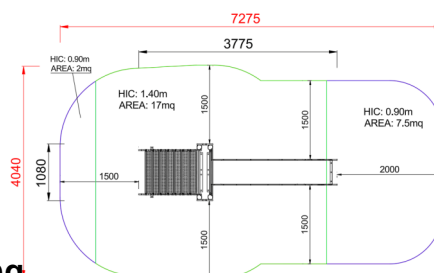

+AL150_L_ALU TORRE MINI - LEAVES

Dimensions	Safety area	Impact area	Falling height HIC	Physical footprint	Number of users
6,8 x 4,1 m	0 mq	140 cm	3,3 x 1,1 x 3,3 m	5	

Characteristics

Age range

3-12

Materials

Plan

Area di sicurezza totale / Total safety area: 26.5mq
Altezza Max di Caduta / Max falling height: 1.40m

Picture

Manufacturer

Pozza 1865 S.R.L.

Country of manufacturing

ITALY

Components list

x0454_ALU - NG Platform Joint for Square Posts

N. 1 .

xG_90X90_90-190_ALU - NG Leg 90x90 from 90 190

NR 2 .

xSPD-1_ALU - NG Decorative pannel

NR 1 Decorative pannel

xSVPX-14_L_ALU - NG Poly-Inox Slide h140 Leaves

N. 1 slide with lateral sides made of polyethylene and stainless steel slide certified according to the existing rules; starting platform height 140 cm; provided with a transversal bar.