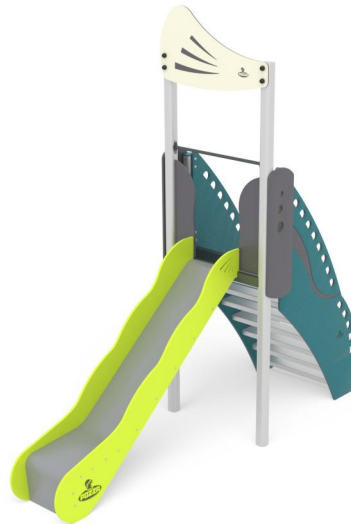

+AL150_ALU
TORRE MINI - FANTASY

Dimensions	 Safety area	 Impact area	 Falling height HIC	 Physical footprint	 Number of users
	4 x 8 cm	0 mq	140 cm	1 x 3,9 x 3,6 cm	4

Characteristics

Age range

3-12

Materials