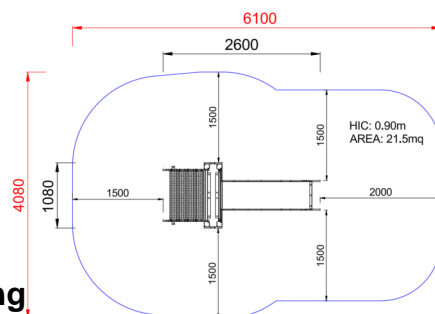

+AL90_L_ALU
TORRE MINI BABY - LEAVES

Dimensions	Safety area	Impact area	Falling height HIC	Physical footprint	Number of users
5,8 x 4,1 m	0 mq	90 cm	2,3 x 1,1 x 2,9 m	5	

Characteristics

Age range

3-12

Materials

Plan

Area di sicurezza totale / Total safety area: 21.5mq
Altezza Max di Caduta / Max falling height: 0.90m

Picture

Manufacturer

Pozza 1865 S.R.L.

Country of manufacturing

ITALY

Components list

x0454_ALU - NG Platform Joint for Square Posts

N. 1 .

xG_90X90_90-190_ALU - NG Leg 90x90 from 90 190

NR 2 .

xSPD-1_ALU - NG Decorative pannel

NR 2 Decorative pannel

xSVPX-9_L_ALU - NG Poly-Inox Slide h90 Leaves

N. 1 slide with lateral sides made of polyethylene and stainless steel slide certified according to the existing rules; starting platform height 90 cm; provided with a transversal bar.