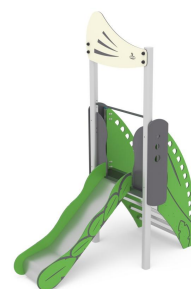

+AL90_L_ALU
TORRE MINI BABY - LEAVES

Dimensions	Safety area	Impact area	Falling height HIC	Physical footprint	Number of users
5,8 x 4,1 m	0 mq	90 cm	2,3 x 1,1 x 2,9 m	5	

Characteristics

Age range

3-12

Materials

Plan

Area di sicurezza totale / Total safety area: 21.5mq
Altezza Max di Caduta / Max falling height: 0.90m

Picture

Manufacturer

Pozza 1865 S.R.L.

Country of manufacturing

ITALY

Components list

x0454_ALU - NG Platform Joint for Square Posts

N. 1 .

xG_90X90_90-190_ALU - NG Leg 90x90 from 90 190

NR 2 .

xSPD-1_ALU - NG Decorative pannel

NR 2 Decorative pannel

xSVPX-9_L_ALU - NG Poly-Inox Slide h90 Leaves

N. 1 slide with lateral sides made of polyethylene and stainless steel slide certified according to the existing rules; starting platform height 90 cm; provided with a transversal bar.