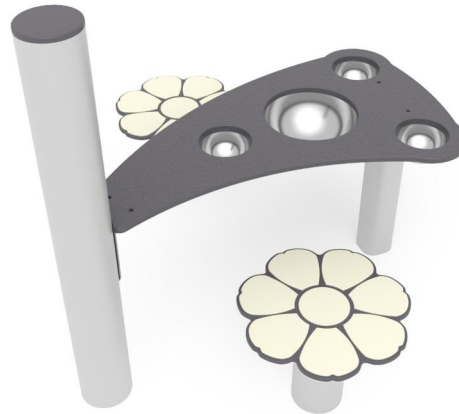

+ES1100.BV-04_ALU TAVOLO MANIPOLAZIONE FIORE

Dimensions	Safety area	Impact area	Falling height HIC	Physical footprint	Number of users
4,1 x 4,2 m	0 mq	60 cm	1,1 x 1,2 x 1 m	2	

Characteristics

Age range

Da 2 a 12 anni

Materials

Made of EN EV6060 anodized aluminium 9x9cm custom mold with rounded edges, minimum thickness 2,7mm

Plan

Picture

Manufacturer

Pozza 1865 S.R.L.

Country of manufacturing

ITALY