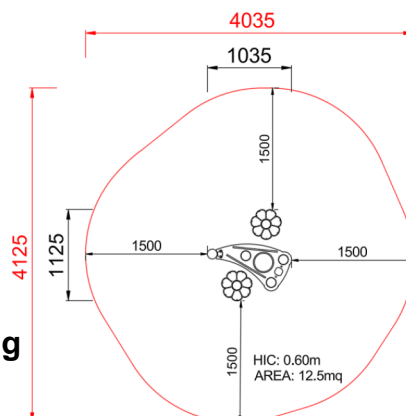

+ES1100.BV-04_ALU TAVOLO MANIPOLAZIONE FIORE

Dimensions	Safety area	Impact area	Falling height HIC	Physical footprint	Number of users
4,1 x 4,2 m	0 mq	60 cm	1,1 x 1,2 x 1 m	2	

Characteristics

Age range

Da 2 a 12 anni

Materials

Made of EN EV6060 anodized aluminium 9x9cm custom mold with rounded edges, minimum thickness 2,7mm

Plan

Picture

Manufacturer

Pozza 1865 S.R.L.

Country of manufacturing

ITALY

Area di sicurezza totale / Total safety area: 12.5mq
Altezza Max di Caduta / Max falling height: 0.60m