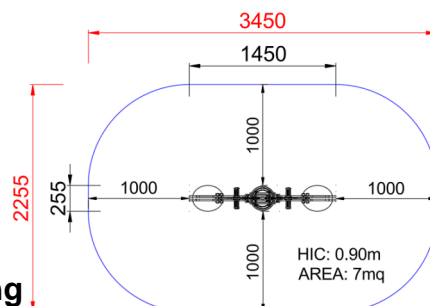

+J03001

TANDEM TEDDY RIDER

Dimensions	Safety area	Impact area	Falling height HIC	Physical footprint	Number of users
	3,5 x 2,3 m	0 mq	90 cm	1,5 x 0,3 x 0,8 m	1

Characteristics

Age range

From 3 to 12 years

Materials

Made of high density polyethylene.

Plan

Picture

Manufacturer

Pozza 1865 S.R.L.

Country of manufacturing

ITALY

Area di sicurezza totale / Total safety area: 7mq
Altezza Max di Caduta / Max falling height: 0.90m