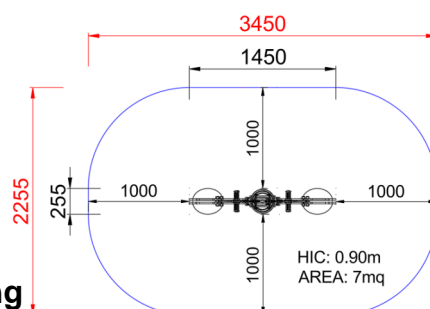

+J03002

TANDEM PARROT RIDER

Dimensions	Safety area	Impact area	Falling height HIC	Physical footprint	Number of users
3,5 x 2,3 m	0 mq	90 cm	1,5 x 0,3 x 0,8 m	1	

Characteristics

Age range

From 3 to 12 years

Materials

Made of high density polyethylene.

Plan

Picture

Manufacturer

Pozza 1865 S.R.L.

Country of manufacturing

ITALY

Area di sicurezza totale / Total safety area: 7mq
Altezza Max di Caduta / Max falling height: 0.90m