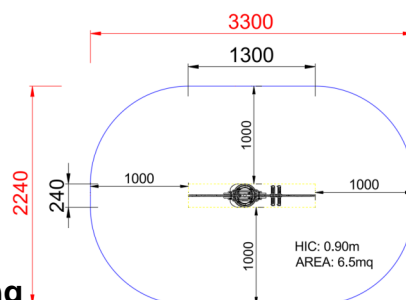

+J01002

TALL GIRAFFE RIDER

Dimensions	Safety area	Impact area	Falling height HIC	Physical footprint	Number of users
3,3 x 2,3 m	0 mq	90 cm	1,3 x 0,3 x 0,8 m	1	

Characteristics

Age range

From 3 to 12 years

Materials

Made of high density polyethylene.

Plan

Picture

Manufacturer

Pozza 1865 S.R.L.

Country of manufacturing

ITALY

Area di sicurezza totale / Total safety area: 6.5mq
Altezza Max di Caduta / Max falling height: 0.90m