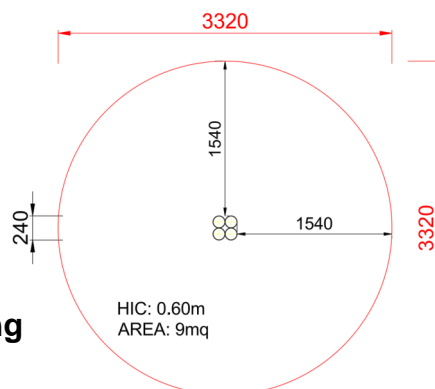

+GT-06B.3_P
STEP TRONCO

Dimensions	 Safety area	 Impact area	 Falling height HIC	 Physical footprint	 Number of users
	3,4 x 3,4 m	0 mq	60 cm	0,3 x 0,3 x 0,3 m	1

Characteristics

Age range

Da 3 a 12 anni

Materials

Made of chestnut or black locust tree, peeled, smoothed, and with a natural and colored finish.

Plan

Picture

Manufacturer

Pozza 1865 S.R.L.

Country of manufacturing

ITALY

Area di sicurezza totale / Total safety area: 9mq
Altezza Max di Caduta / Max falling height: 0.60m