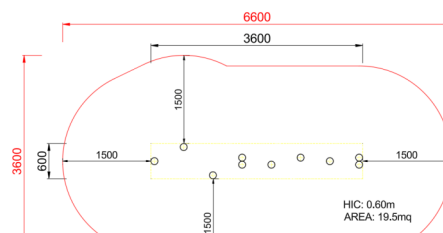

**+GT-06B\_P**  
**STEP PRIMITIV BABY**

Dimensions	Safety area	Impact area	Falling height HIC	Physical footprint	Number of users
	6,6 x 3,6 m	0 mq	60 cm	3,6 x 0,6 x 0,3 m	5

**Characteristics**

**Age range**

Da 3 a 12 anni

**Materials**

Made of chestnut or black locust tree, peeled, smoothed, and with a natural and colored finish.

**Plan**

Area di sicurezza totale / Total safety area: 19.5mq  
Altezza Max di Caduta / Max falling height: 0.60m