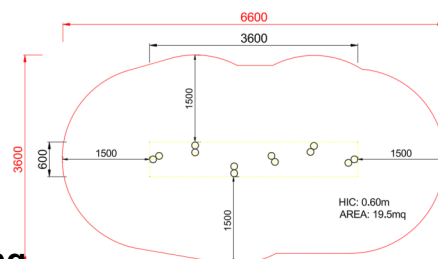

+GT-06_P
STEP PRIMITIV

Dimensions	 Safety area	 Impact area	 Falling height HIC	 Physical footprint	 Number of users
	6,6 x 3,6 m	0 mq	60 cm	3,6 x 0,6 x 0 m	0

Characteristics

Age range

Da 3 a 12 anni

Materials

Made of chestnut or black locust tree, peeled, smoothed, and with a natural and colored finish.

Plan

Area di sicurezza totale / Total safety area: 19.5mq
Altezza Max di Caduta / Max falling height: 0.60m