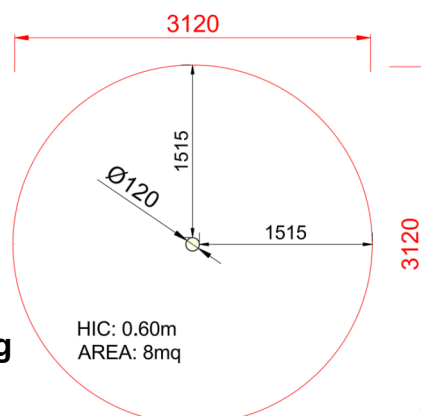

+GT-06B.C0100_P
STEP 2

Dimensions	Safety area	Impact area	Falling height HIC	Physical footprint	Number of users
					
	3,2 x 3,2 m	0 mq	60 cm	0,2 x 0,2 x 0 m	1

Characteristics

Age range

Da 3 a 12 anni

Materials

Made of chestnut or black locust tree, peeled, smoothed, and with a natural and colored finish.

Manufacturer

Pozza 1865 S.R.L.

Country of manufacturing

ITALY

Plan

Picture

Area di sicurezza totale / Total safety area: 8mq
Altezza Max di Caduta / Max falling height: 0.60m