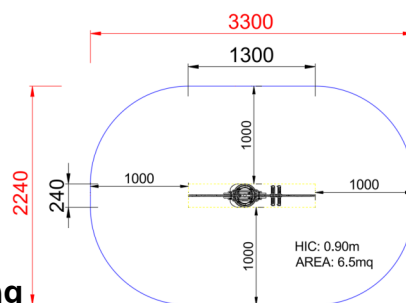

+J01001
SQUIRREL RIDER

Dimensions	Safety area	Impact area	Falling height HIC	Physical footprint	Number of users
	3,5 x 3,5 m	0 mq	90 cm	0,5 x 0,5 x 0,8 m	1

Characteristics

Age range

From 3 to 12 years

Materials

Made of high density polyethylene.

Plan

Picture

Manufacturer

Pozza 1865 S.R.L.

Country of manufacturing

ITALY

Area di sicurezza totale / Total safety area: 6.5mq
Altezza Max di Caduta / Max falling height: 0.90m