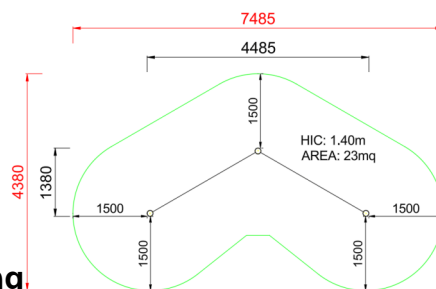

**+C0300.C0400.2\_P**  
**SPIDER GYM WITH RETI**

Dimensions	Safety area	Impact area	Falling height HIC	Physical footprint	Number of users
	7,5 x 4,4 m	26.5 mq	140 cm	4,5 x 1,4 x 1,7 m	10

**Characteristics**

**Age range**

From 3 to 12 years

**Materials**

Made of chestnut or black locust tree, peeled, smoothed, and with a natural and colored finish.

**Plan**

Area di sicurezza totale / Total safety area: 23mq  
Altezza Max di Caduta / Max falling height: 1.40m