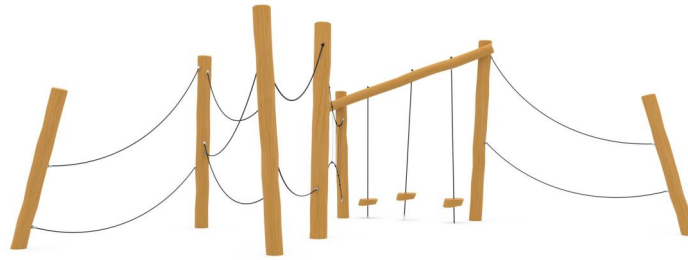

+C0300.C0400_P
SPIDER GYM 4

Dimensions	Safety area	Impact area	Falling height HIC	Physical footprint	Number of users
	10,7 x 5,9 m	0 mq	90 cm	7,6 x 2,8 x 2,3 m	10

Characteristics

Age range
Da 3 a 12 anni

Materials

Made of chestnut or black locust tree, peeled, smoothed, and with a natural and colored finish.

Plan

Picture

Manufacturer

Pozza 1865 S.R.L.

Country of manufacturing

Area di sicurezza totale / Total safety area: 41.5mq
Altezza Max di Caduta / Max falling height: 0.90m