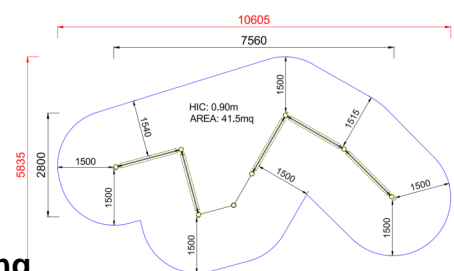

+C0300.C0400_P
SPIDER GYM 4

Dimensions	Safety area	Impact area	Falling height HIC	Physical footprint	Number of users
	10,7 x 5,9 m	0 mq	90 cm	7,6 x 2,8 x 2,3 m	10

Characteristics

Age range
Da 3 a 12 anni

Materials

Made of chestnut or black locust tree, peeled, smoothed, and with a natural and colored finish.

Plan

Picture

Manufacturer

Pozza 1865 S.R.L.

Country of manufacturing

Area di sicurezza totale / Total safety area: 41.5mq
Altezza Max di Caduta / Max falling height: 0.90m