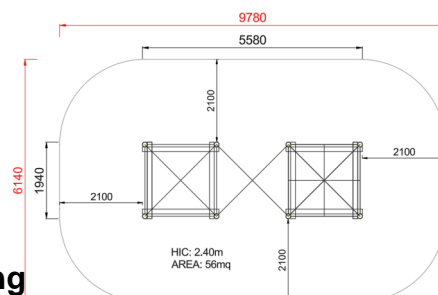

+C0300.C0200_P
SPIDER GYM 2

Dimensions	Safety area	Impact area	Falling height HIC	Physical footprint	Number of users
	9,8 x 6,2 m	64.5 mq	240 cm	5,6 x 2 x 1,8 m	5

Characteristics

Age range

Da 3 a 12 anni

Materials

Made of chestnut or black locust tree, peeled, smoothed, and with a natural and colored finish.

Plan

Area di sicurezza totale / Total safety area: 56mq
Altezza Max di Caduta / Max falling height: 2.40m

Picture