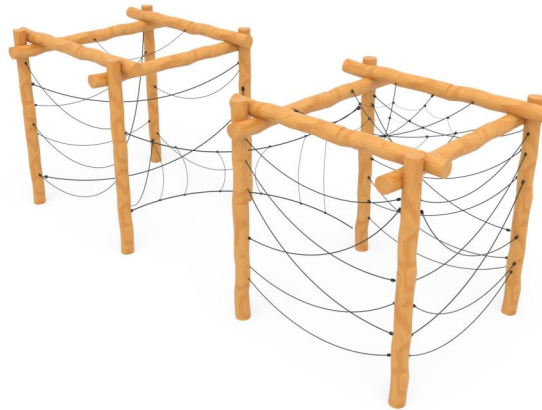

+C0300.C0200_P
SPIDER GYM 2

Dimensions	Safety area	Impact area	Falling height HIC	Physical footprint	Number of users
	9,8 x 6,2 m	64.5 mq	240 cm	5,6 x 2 x 1,8 m	5

Characteristics

Age range

Da 3 a 12 anni

Materials

Made of chestnut or black locust tree, peeled, smoothed, and with a natural and colored finish.

Plan

Area di sicurezza totale / Total safety area: 56mq
Altezza Max di Caduta / Max falling height: 2.40m

Picture