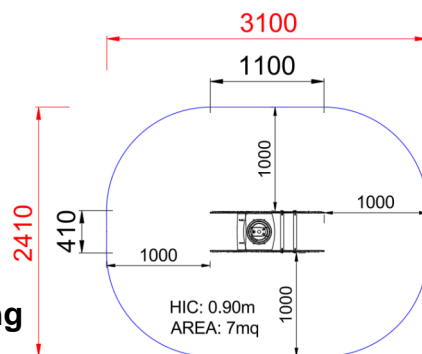

+J02002.1

SPEEDY RACE CAR RIDER

Dimensions	Safety area	Impact area	Falling height HIC	Physical footprint	Number of users
	3,1 x 2,5 m	0 mq	90 cm	1,1 x 0,5 x 0,8 m	2

Characteristics

Age range

From 2 to 12 years

Materials

Made of high density polyethylene.

Plan

Picture

Manufacturer

Pozza 1865 S.R.L.

Country of manufacturing

ITALY

Area di sicurezza totale / Total safety area: 7mq
Altezza Max di Caduta / Max falling height: 0.90m