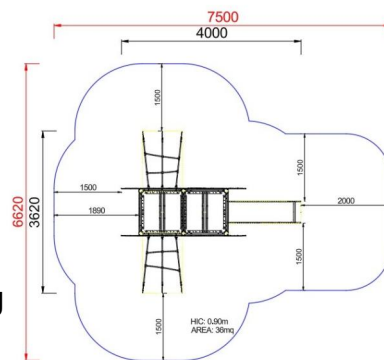

+V0600.AF101B_ALU
SMALL SAILBOAT

Dimensions	Safety area	Impact area	Falling height HIC	Physical footprint	Number of users
7,8 x 5,6 m	0 mq	90 cm	4,3 x 2,6 x 3,5 m	8	

Characteristics

Age range

From 3 to 12 years

Materials

Made of EN EV6060 anodized aluminium 9x9cm custom mold with rounded edges, minimum thickness 2,7mm

Plan

Picture

Manufacturer

Pozza 1865 S.R.L.

Country of manufacturing

ITALY