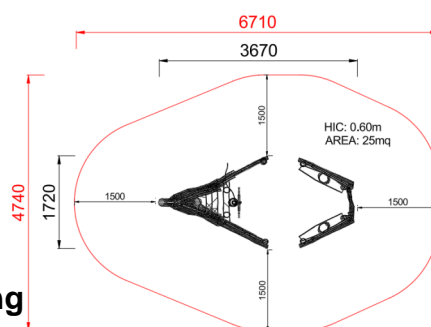

+V0600.ABACOU0700_P
SMALL BOAT WITH HELM

Dimensions	 Safety area	 Impact area	 Falling height HIC	 Physical footprint	 Number of users
	6,6 x 4,7 m	0 mq	60 cm	3,6 x 1,7 x 2,2 m	10

Characteristics

Age range

From 3 to 12 years

Materials

Made of chestnut or black locust tree, peeled, smoothed, and with a natural and colored finish.

Plan

Picture

Manufacturer

Pozza 1865 S.R.L.

Country of manufacturing

ITALY

Area di sicurezza totale / Total safety area: 25mq
Altezza Max di Caduta / Max falling height: 0.60m