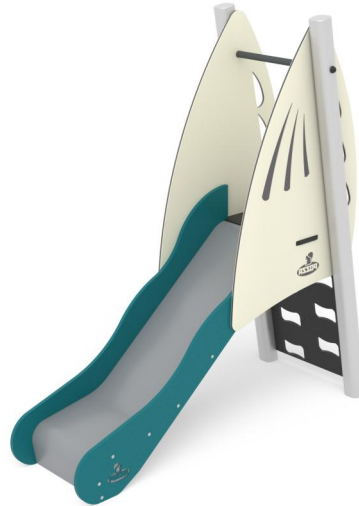

+S0200_ALU
SCIVOLO PICCOLO - FANTASY

Dimensions	Safety area	Impact area	Falling height HIC	Physical footprint	Number of users
5,3 x 3,7 m	0 mq	90 cm	1,8 x 0,8 x 1,4 m	2	

Characteristics	hdpe	stainless steel screws	use under surveillance

Age range	Materials	Made of EN EV6060 anodized aluminium 9x9cm custom mold with rounded edges, minimum thickness 2,7mm
Da 3 a 12 anni	 anodised aluminium	

Plan

Area di sicurezza totale / Total safety area: 17.5mq
 Altezza Max di Caduta / Max falling height: 0.90m