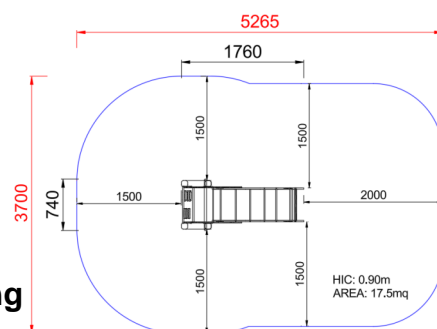

+S0200_ALU
SCIVOLO PICCOLO - FANTASY

Dimensions	Safety area	Impact area	Falling height HIC	Physical footprint	Number of users
5,3 x 3,7 m	0 mq	90 cm	1,8 x 0,8 x 1,4 m	2	

Characteristics	hdpe	stainless steel screws	use under surveillance

Age range	Materials	Made of EN EV6060 anodized aluminium 9x9cm custom mold with rounded edges, minimum thickness 2,7mm
Da 3 a 12 anni	 anodised aluminium	

Plan

Area di sicurezza totale / Total safety area: 17.5mq
 Altezza Max di Caduta / Max falling height: 0.90m