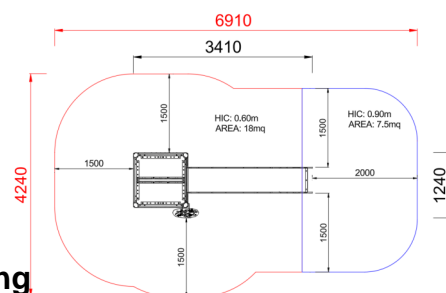

+C2.POLY150_ALU SCIVOLO PENDIO CON PEDANA - FANTASY

Dimensions	Safety area	Impact area	Falling height HIC	Physical footprint	Number of users
	7 x 4,3 m	0 mq	90 cm	3,5 x 1,3 x 2,6 m	4

Characteristics	Material	Usage
hdpe	stainless steel screws	use under surveillance

Age range	Materials	Description
Da 3 a 12 anni	anodised aluminium	Made of EN EV6060 anodized aluminium 9x9cm custom mold with rounded edges, minimum thickness 2,7mm

Plan

Area di sicurezza totale / Total safety area: 25.5mq
Altezza Max di Caduta / Max falling height: 0.90m