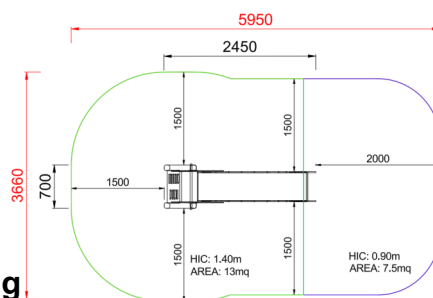

**+S0100\_ALU**  
**SCIVOLO GRANDE - FANTASY**

Dimensions	Safety area	Impact area	Falling height HIC	Physical footprint	Number of users
6 x 3,7 m	15 mq	140 cm	2,5 x 0,7 x 3,6 m	4	

Characteristics	hdpe	stainless steel screws	use under surveillance

Age range	Materials	Made of EN EV6060 anodized aluminium 9x9cm custom mold with rounded edges, minimum thickness 2,7mm
Da 3 a 12 anni	 anodised aluminium	

**Plan**

Area di sicurezza totale / Total safety area: 20.5mq  
Altezza Max di Caduta / Max falling height: 1.40m