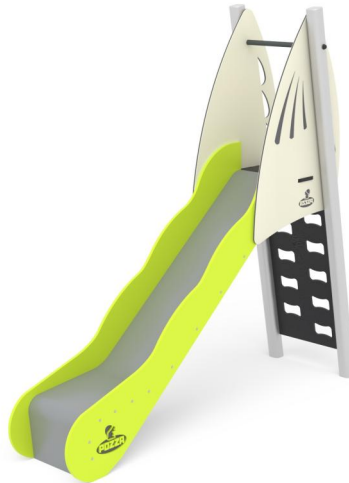

**+S0100\_ALU**  
**SCIVOLO GRANDE - FANTASY**

Dimensions	Safety area	Impact area	Falling height HIC	Physical footprint	Number of users
6 x 3,7 m	15 mq	140 cm	2,5 x 0,7 x 3,6 m	4	

Characteristics	hdpe	stainless steel screws	use under surveillance

Age range	Materials	Made of EN EV6060 anodized aluminium 9x9cm custom mold with rounded edges, minimum thickness 2,7mm
Da 3 a 12 anni	 anodised aluminium	

**Plan**

Area di sicurezza totale / Total safety area: 20.5mq  
Altezza Max di Caduta / Max falling height: 1.40m