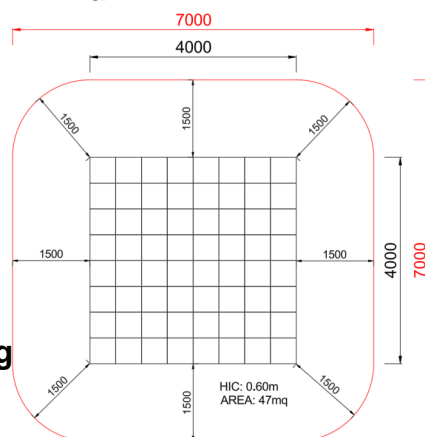

+V0900
SCACCHIERA

Dimensions	 Safety area	 Impact area	 Falling height HIC	 Physical footprint	 Number of users
	7 x 7 m	0 mq	60 cm	4 x 4 x 0,3 m	8

Characteristics

Age range

Da 2 a 12 anni

Materials

Made of UV stable EPDM rubber granules

Manufacturer

Pozza 1865 S.R.L.

Country of manufacturing

ITALY

Plan

Area di sicurezza totale / Total safety area: 47mq
Altezza Max di Caduta / Max falling height: 0.60m

Picture