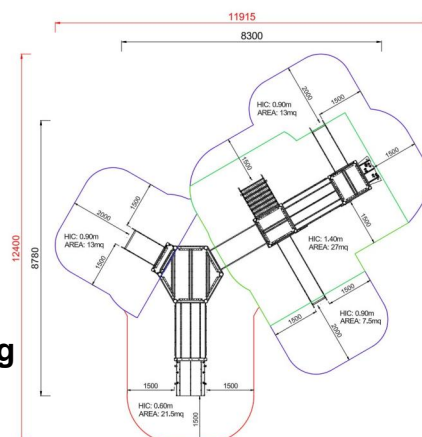

+AF300H.PI-6_L_ALU SATURNO WITH TIBETANO - LEAVES

Dimensions	Safety area	Impact area	Falling height HIC	Physical footprint	Number of users
11,9 x 9,2 cm	0 mq	140 cm	8,9 x 5,7 x 3,5 cm	20	

Characteristics

Age range

3-12

Materials

Manufacturer

Pozza 1865 S.R.L.

Country of manufacturing

ITALY

Plan