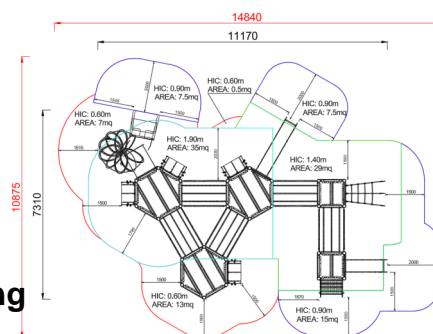

+AF301H19_P SATURNO WITH SCIVOLI - PRIMITIV

Dimensions	Safety area	Impact area	Falling height HIC	Physical footprint	Number of users
	14,9 x 10,9 m	74 mq	190 cm	11,2 x 7,4 x 4 m	45

Characteristics

Age range

From 3 to 12 years

Materials

Made of chestnut or black locust tree, peeled, smoothed, and with a natural and colored finish.

Plan

Picture

Manufacturer

Pozza 1865 S.R.L.

Country of manufacturing

ITALY