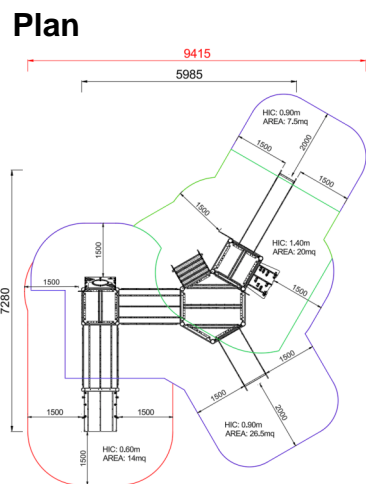

+AF300H.PI-11_L_ALU SATURNO WITH FIXED BRIDGE - LEAVES

Dimensions	Safety area	Impact area	Falling height HIC	Physical footprint	Number of users
	12 x 9,1 m	22.5 mq	140 cm	8,5 x 5,6 x 3,5 m	20

Characteristics	hdpe	stainless steel screws	use under surveillance

Age range	Materials	Made of EN EV6060 anodized aluminium 9x9cm custom mold with rounded edges, minimum thickness 2,7mm
From 3 to 12 years	anodised aluminium	

Picture

Manufacturer
Pozza 1865 S.R.L.

Country of manufacturing
ITALY

Area di sicurezza totale / Total safety area: 68mq
Altezza Max di Caduta / Max falling height: 1.40m

Components list

xBV-10_ALU - NG Braille Panel
N. 1 .

xP-7_L_ALU - NG Green Simple Panel
N. 1 Panel made of HDPE polyethylene, bi-color 86cm in width with drawing on the outer layer. all the fixing elements in Stainless steel

xSVPX-9_L_ALU - NG Poly-Inox Slide h90 Leaves

N. 1 slide with lateral sides made of polyethylene and stainless steel slide certified according to the existing rules; starting platform height 90 cm; provided with a transversal bar.