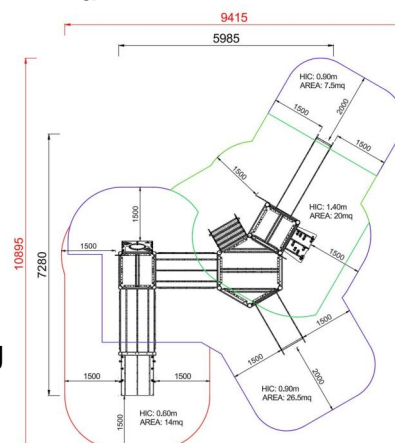

+AF300H.PI-11_L_ALU

SATURNO WITH FIXED BRIDGE - LEAVES

Dimensions	Safety area	Impact area	Falling height HIC	Physical footprint	Number of users
12 x 9,1 cm	0 mq	140 cm	8,5 x 5,6 x 3,5 cm	20	

Characteristics

Age range

3-12

Materials

Manufacturer

Pozza 1865 S.R.L.

Country of manufacturing

ITALY

Plan

Area di sicurezza totale / Total safety area: 68mq
Altezza Max di Caduta / Max falling height: 1.40m

Picture