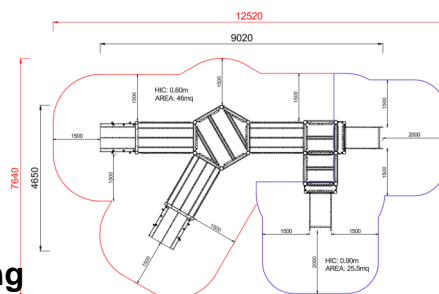

+AF300H.GT-01_P
SATURNO - PRIMITIV

Dimensions	Safety area	Impact area	Falling height HIC	Physical footprint	Number of users
12,6 x 7,7 m	0 mq	90 cm	9,1 x 4,7 x 3 m	30	

Characteristics

stainless steel screws

Age range

Da 2 a 12 anni

Materials

chestnut wood

Made of chestnut or black locust tree, peeled, smoothed, and with a natural and colored finish.

Plan

Picture

Manufacturer

Pozza 1865 S.R.L.

Country of manufacturing

ITALY