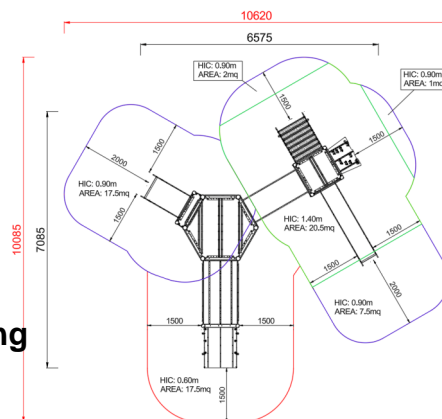

+AF300H.S1-14_ALU SATURNO CON SCALA E SCIVOLO - FANTASY

Dimensions	Safety area	Impact area	Falling height HIC	Physical footprint	Number of users
10,7 x 10,1 m	24 mq	140 cm	6,6 x 7,1 x 3,3 m	15	

Characteristics

Age range

Da 3 a 12 anni

Materials

Made of EN EV6060 anodized aluminium 9x9cm custom mold with rounded edges, minimum thickness 2,7mm

Plan

Picture

Manufacturer

Pozza 1865 S.R.L.

Country of manufacturing

ITALY