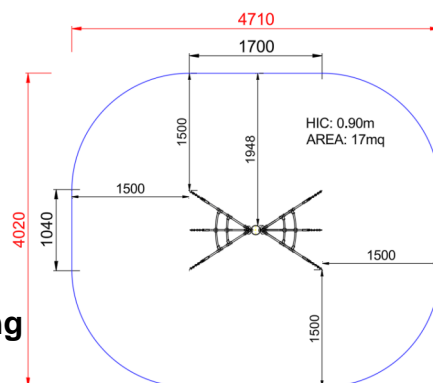

**+C0600.PAL-08\_ALU**  
**SARTIA PIRAMIDE**

Dimensions	Safety area	Impact area	Falling height HIC	Physical footprint	Number of users
4,8 x 4,1 m	0 mq	90 cm	1,7 x 1,1 x 2,3 m	10	

**Characteristics**

**Age range**

Da 3 a 12 anni

**Materials**

Made of EN EV6060 anodized aluminium 9x9cm custom mold with rounded edges, minimum thickness 2,7mm

**Plan**

**Picture**

**Manufacturer**

Pozza 1865 S.R.L.

**Country of manufacturing**

ITALY

Area di sicurezza totale / Total safety area: 17mq  
Altezza Max di Caduta / Max falling height: 0.90m