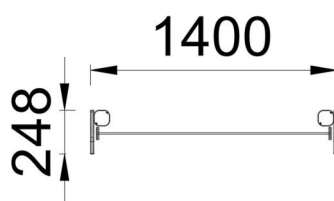

+AD06_ALU

SALTO OSTACOLO SINGOLO REGOLABILE

Dimensions	 Safety area	 Impact area	 Falling height HIC	 Physical footprint	 Number of users
	4,4 x 3,3 m	0 mq	0 cm	1,4 x 0,3 x 1 m	2

Characteristics

Age range

Tutte le età

Materials

Made of EN EV6060 anodized aluminium 9x9cm custom mold with rounded edges, minimum thickness 2,7mm

Plan

Picture

Manufacturer

Pozza 1865 S.R.L.

Country of manufacturing