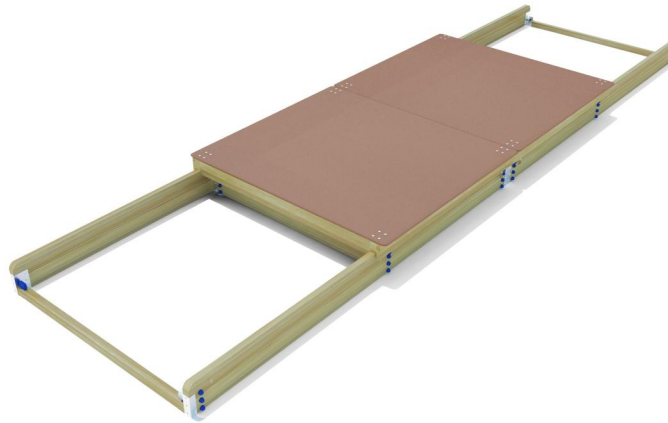

+D0200
SABBIERA VENICE GRANDE

Dimensions	Safety area	Impact area	Falling height HIC	Physical footprint	Number of users
11,1 x 5,3 m	0 mq	60 cm	8,1 x 2,3 x 0,4 m	10	

Characteristics

Age range

Da 2 a 12 anni

Materials

Made of CAM compliant wood.