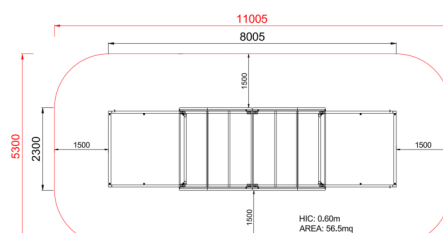

+D0200
SABBIERA VENICE GRANDE

Dimensions	Safety area	Impact area	Falling height HIC	Physical footprint	Number of users
11,1 x 5,3 m	0 mq	60 cm	8,1 x 2,3 x 0,4 m	10	

Characteristics

Age range

Da 2 a 12 anni

Materials

Made of CAM compliant wood.

Plan

Picture

Manufacturer

Pozza 1865 S.R.L.

Country of manufacturing

ITALY