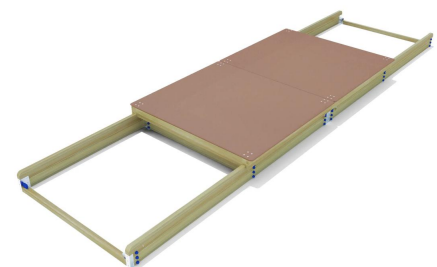

D0200 SABBIERA VENICE GRANDE

Dimensions	Safety area	Impact area	Falling height HIC	Physical footprint	Number of users
1100 x 512 cm	0 mq	0 cm	800 x 212 x 40 cm	30	

Characteristics

**5 anni
GARANZIA**

Age range

Fino a 12 anni

Materials

Made of CAM compliant wood.

Plan

Area di Sicurezza / Safety area 55mq
Altezza max di Caduta / Max falling height 0.0m

Picture

Manufacturer

Pozza 1865 S.R.L.