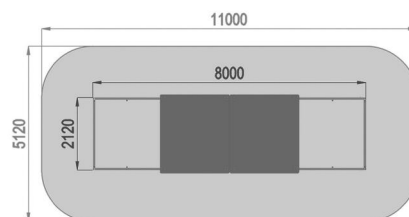

D0200 SABBIERA VENICE GRANDE

Dimensions	Safety area	Impact area	Falling height HIC	Physical footprint	Number of users
1100 x 512 cm	0 mq	0 cm	800 x 212 x 40 cm	30	

Characteristics

**5 anni
GARANZIA**

Age range

Fino a 12 anni

Materials

Made of CAM compliant wood.

Plan

Area di Sicurezza / Safety area 55mq
Altezza max di Caduta / Max falling height 0.0m

Picture

Manufacturer

Pozza 1865 S.R.L.