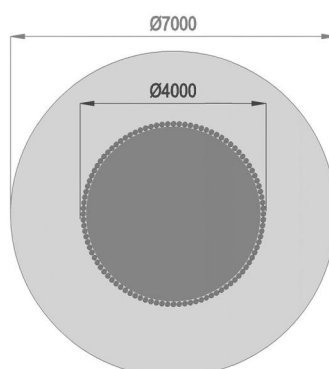

D0500.GT-03_1
SABBIERA TONDA

Dimensions	 Safety area	 Impact area	 Falling height HIC	 Physical footprint	 Number of users
	537 x 485 cm	0 mq	0 cm	237 x 185 x 120 cm	10

Characteristics

Age range

Fino a 12 anni

Materials

Plan

Area di Caduta 38.5mq

Picture

Manufacturer

Pozza 1865 S.R.L.

Country of manufacturing

ITALY