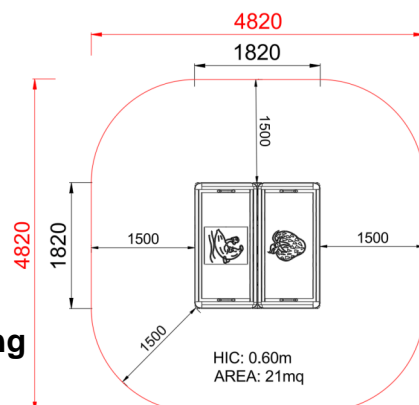

+TF100
SABBIERA FREE TIME

| Dimensions | Safety area | Impact area | Falling height HIC | Physical footprint | Number of users |
|------------|-------------|-------------|--------------------|--------------------|-----------------|
| | 4,9 x 4,9 m | 0 mq | 60 cm | 1,9 x 1,9 x 0,4 m | 5 |

Characteristics

Age range

Da 2 a 12 anni

Materials

Made of high density polyethylene.

Plan

Picture

Manufacturer

Pozza 1865 S.R.L.

Country of manufacturing

ITALY

Area di sicurezza totale / Total safety area: 21.5mq
Altezza Max di Caduta / Max falling height: 0.60m