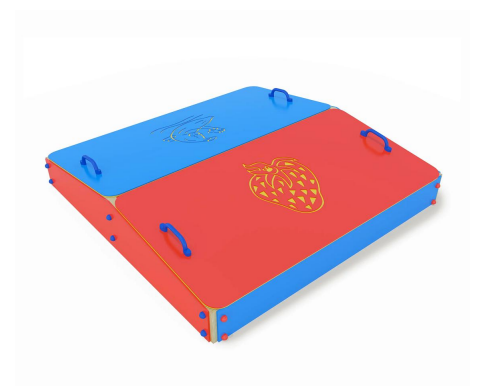

**TF100**  
**SABBIERA FREE TIME**

Dimensions	Safety area	Impact area	Falling height HIC	Physical footprint	Number of users
	480 x 480 cm	0 mq	0 cm	180 x 180 x 30 cm	10

Characteristics	5 anni GARANZIA	concrete fixing	use under surveillance	hdpe	stainless steel screws
					

Age range	Materials
Fino a 12 anni	Made of high density polyethylene. 

**Plan**

Area di Sicurezza / Safety area 20mq  
Altezza max di Caduta / Max falling height 0.0m

**Picture**

**Manufacturer**  
Pozza 1865 S.R.L.