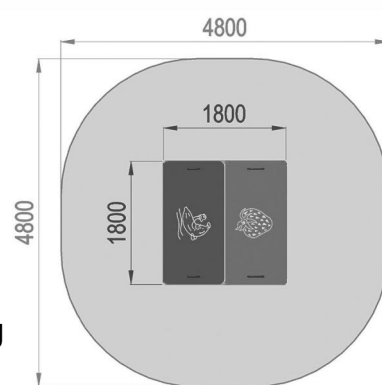

**TF100**  
**SABBIERA FREE TIME**

Dimensions	Safety area	Impact area	Falling height HIC	Physical footprint	Number of users
	480 x 480 cm	0 mq	0 cm	180 x 180 x 30 cm	10

Characteristics	5 anni GARANZIA	concrete fixing	use under surveillance	hdpe	stainless steel screws
					

Age range	Materials
Fino a 12 anni	Made of high density polyethylene. 

**Plan**

Area di Sicurezza / Safety area 20mq  
Altezza max di Caduta / Max falling height 0.0m

**Picture**

**Manufacturer**  
Pozza 1865 S.R.L.