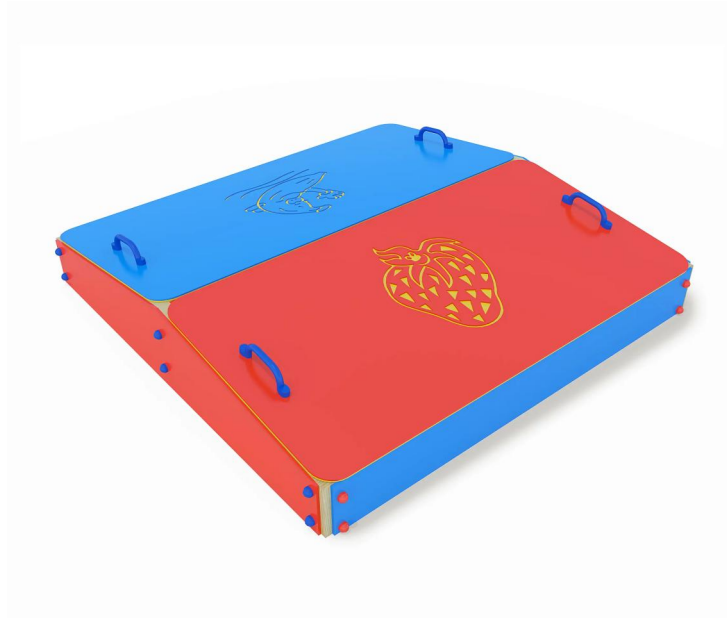

**TF100**  
**SABBIERA FREE TIME**

Dimensions	Safety area	Impact area	Falling height HIC	Physical footprint	Number of users
	480 x 480 cm	0 mq	0 cm	180 x 180 x 30 cm	10

Characteristics	5 anni GARANZIA	concrete fixing	use under surveillance	hdpe	stainless steel screws
					

Age range	Materials
Fino a 12 anni	Made of high density polyethylene. 

**Plan**

Area di Sicurezza / Safety area 20mq  
Altezza max di Caduta / Max falling height 0.0m

**Picture**

**Manufacturer**  
Pozza 1865 S.R.L.